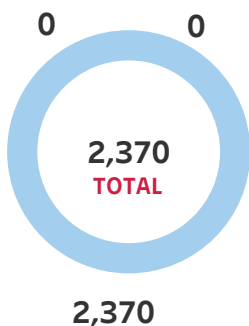

Ballots Transmitted