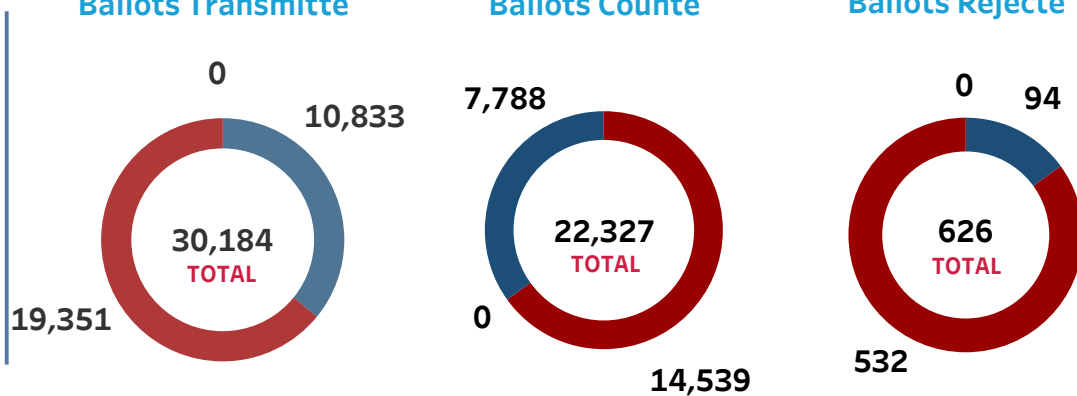

Registration Form Source

Section B - UOCAVA

Ballots Transmitted

Ballots Counted

Ballots Rejected

- Uniformed Service
- Non-military Overseas
- Other

Section E - Provisional Ballots

Provisional Ballot Total: 26,451

Section F - Turnout by Method

Turnout Total: 6,223,150