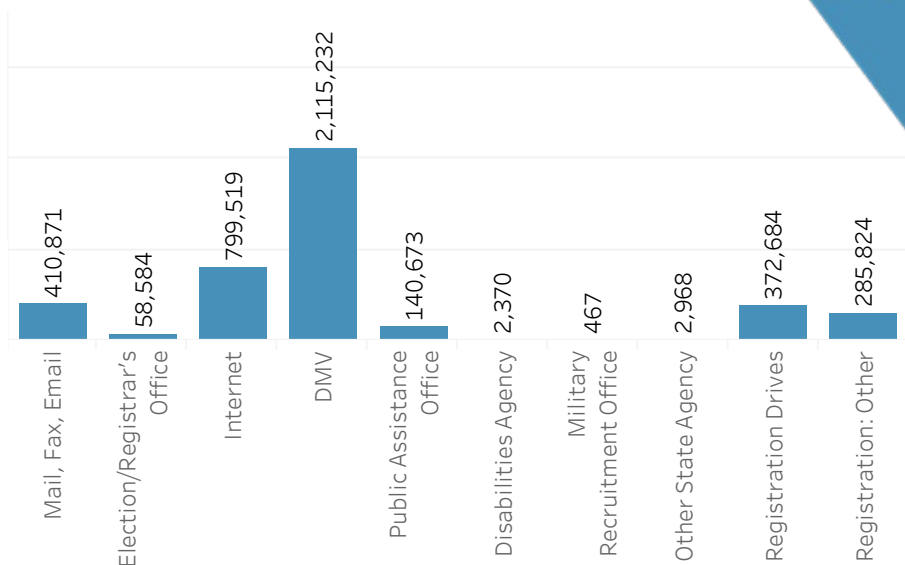

PENNSYLVANIA

Section A - Voter Registration

Total Registered Voters

8,722,975

Registration Forms Received

4,198,246

Confirmation Notifications Sent

392,246

Registration Form Source

Section B - UOCAVA

Ballots Transmitted

Ballots Counted

Ballots Rejected

- Uniformed Service
- Non-military Overseas
- Other

Section E - Provisional Ballots

Provisional Ballot Total: 26,451

Section F - Turnout by Method

Turnout Total: 6,223,150