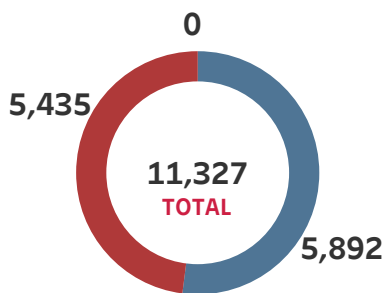

MISSOURI

Section A - Voter Registration

Total Registered Voters

4,215,860

Registration Forms Received

2,133,688

Confirmation Notifications Sent

483,037

Registration Form Source

Section B - UOCAVA

Ballots Transmitted

Ballots Counted

Ballots Rejected

- Uniformed Service
- Non-military Overseas
- Other

0
TOTAL

Section E - Provisional Ballots

Provisional Ballot Total: 5,511

Section F - Turnout by Method

Turnout Total: 2,973,855

Note: Some fields may be blank or zero due to data not being reported or jurisdictions not collecting that data.