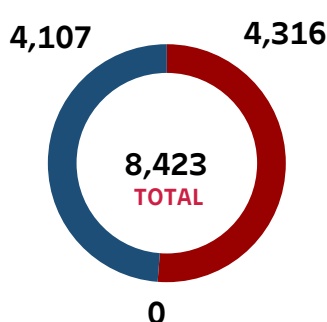

MISSOURI

Section A - Voter Registration

Total Registered Voters

4,215,860

Registration Forms Received

2,133,688

Confirmation Notifications Sent

483,037

Registration Form Source

Section B - UOCAVA

Ballots Transmitted

Ballots Counted

Ballots Rejected

- Uniformed Service
- Non-military Overseas
- Other

0
TOTAL

Section E - Provisional Ballots

Provisional Ballot Total: 5,511

Section F - Turnout by Method

Turnout Total: 2,973,855

Note: Some fields may be blank or zero due to data not being reported or jurisdictions not collecting that data.