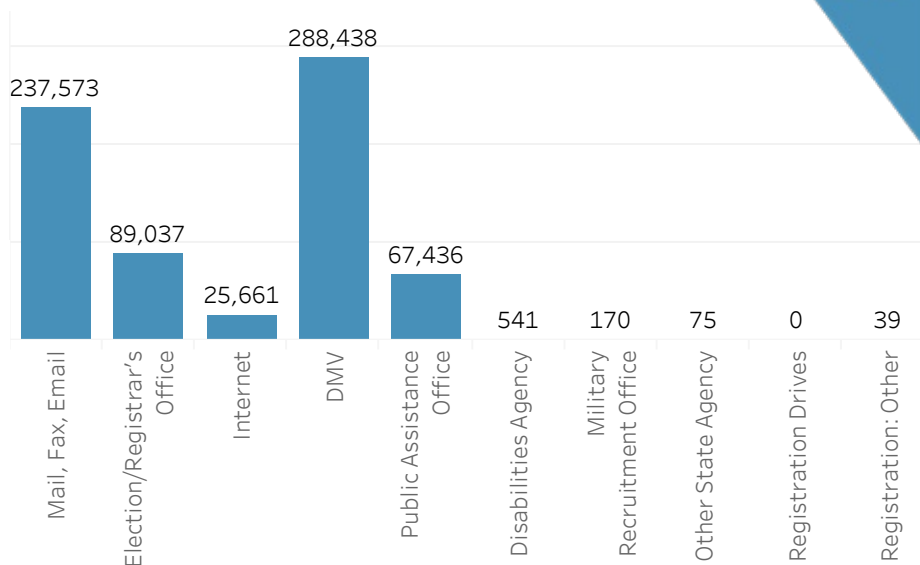

MISSOURI

Section A - Voter Registration

Total Registered Voters

4,215,860

Registration Forms Received

2,133,688

Confirmation Notifications Sent

483,037

Registration Form Source

Section B - UOCAVA

Ballots Transmitted

Ballots Counted

Ballots Rejected

- Uniformed Service
- Non-military Overseas
- Other

0
TOTAL

Section E - Provisional Ballots

Provisional Ballot Total: 5,511

Section F - Turnout by Method

Turnout Total: 2,973,855

Note: Some fields may be blank or zero due to data not being reported or jurisdictions not collecting that data.