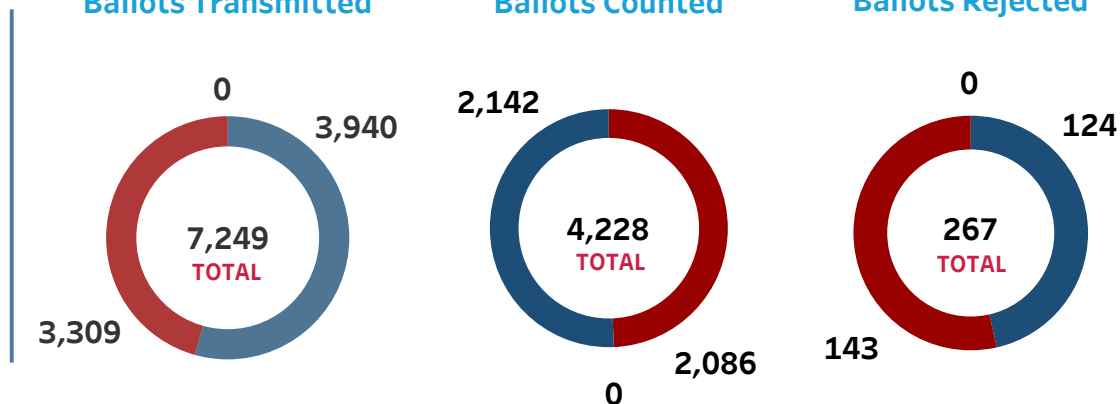

LOUISIANA

Registration Form Source

Section A - Voter Registration

Total Registered Voters

3,058,741

Registration Forms Received

1,222,542

Confirmation Notifications Sent

331,301

Section B - UOCAVA

Ballots Transmitted

Ballots Counted

Ballots Rejected

- Uniformed Service
- Non-military Overseas
- Other

Section E - Provisional Ballots

Provisional Ballot Total: 4,938

Section F - Turnout by Method

Turnout Total: 2,049,802