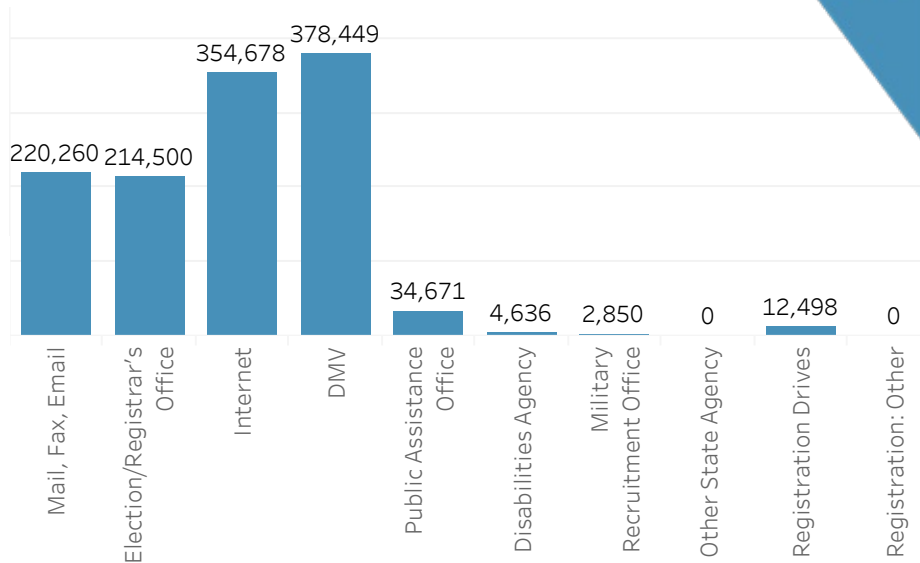

LOUISIANA

Registration Form Source

Section A - Voter Registration

Total Registered Voters

3,058,741

Registration Forms Received

1,222,542

Confirmation Notifications Sent

331,301

Section B - UOCAVA

Ballots Transmitted

Ballots Counted

Ballots Rejected

- Uniformed Service
- Non-military Overseas
- Other

Section E - Provisional Ballots

Provisional Ballot Total: 4,938

Section F - Turnout by Method

Turnout Total: 2,049,802