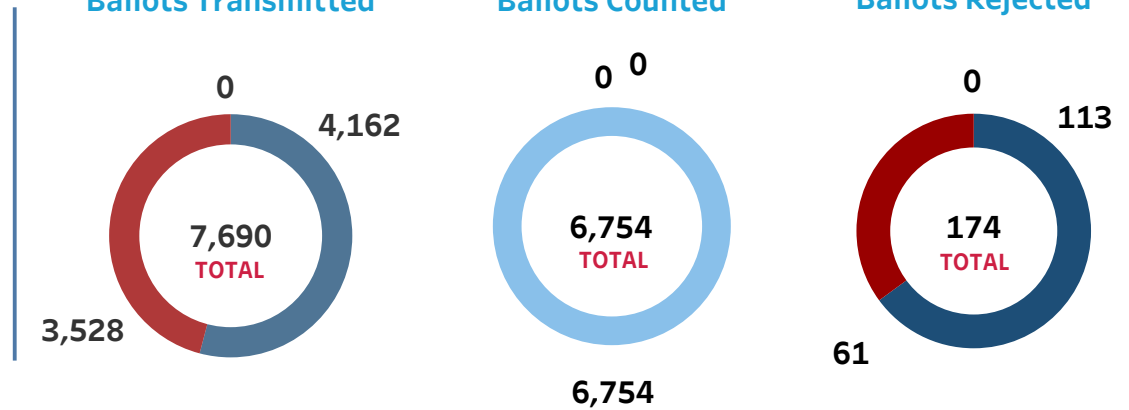

KENTUCKY

Section A - Voter Registration

Total Registered Voters

3,306,120

Registration Forms Received

1,550,136

Confirmation Notifications Sent

0

Registration Form Source

Section B - UOCAVA

Ballots Transmitted

Ballots Counted

Ballots Rejected

- Uniformed Service
- Non-military Overseas
- Other

Section E - Provisional Ballots

Provisional Ballot Total: 291

Section F - Turnout by Method

Turnout Total: 1,949,254

Note: Some fields may be blank or zero due to data not being reported or jurisdictions not collecting that data.