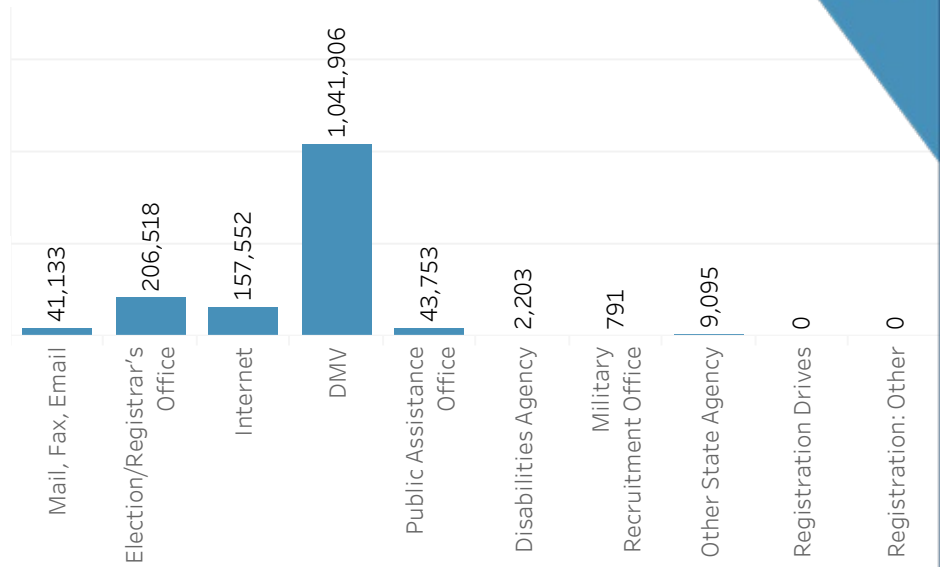

KENTUCKY

Section A - Voter Registration

Total Registered Voters

3,306,120

Registration Forms Received

1,550,136

Confirmation Notifications Sent

0

Registration Form Source

Section B - UOCAVA

Ballots Transmitted

Ballots Counted

Ballots Rejected

- Uniformed Service
- Non-military Overseas
- Other

Section E - Provisional Ballots

Provisional Ballot Total: 291

Section F - Turnout by Method

Turnout Total: 1,949,254

Note: Some fields may be blank or zero due to data not being reported or jurisdictions not collecting that data.