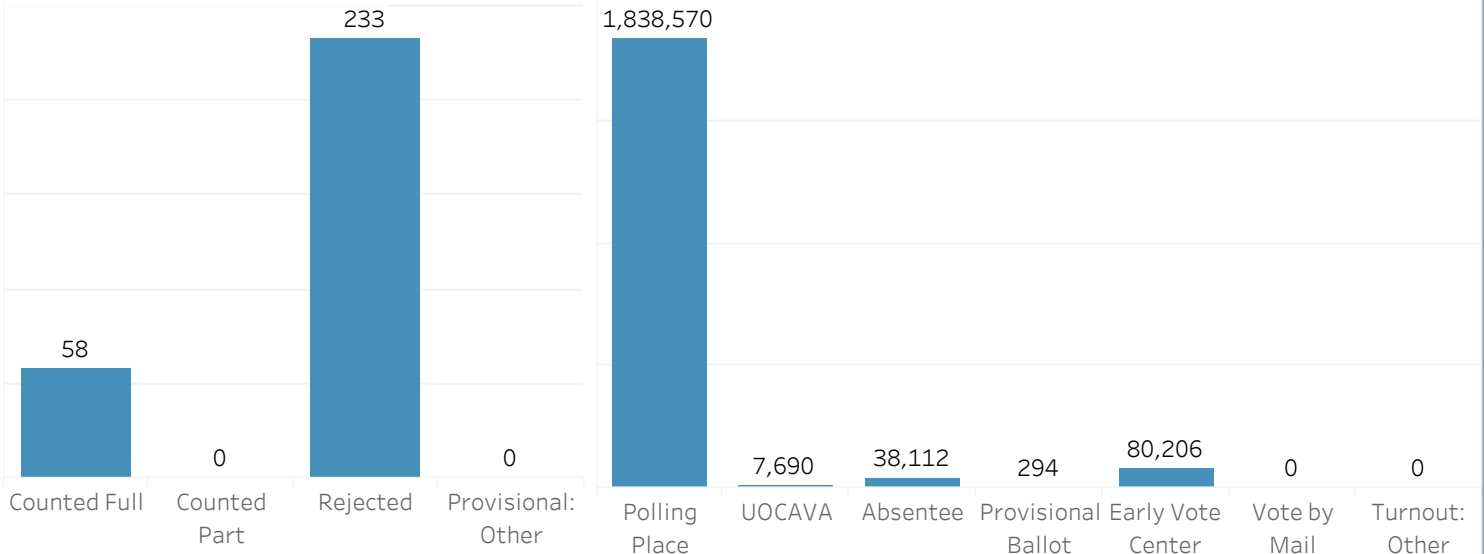

Registration Form Source

Section B - UOCAVA

Ballots Transmitted

Ballots Counted

Ballots Rejected

- Uniformed Service
- Non-military Overseas
- Other

Section E - Provisional Ballots

Provisional Ballot Total: 291

Section F - Turnout by Method

Turnout Total: 1,949,254

Note: Some fields may be blank or zero due to data not being reported or jurisdictions not collecting that data.