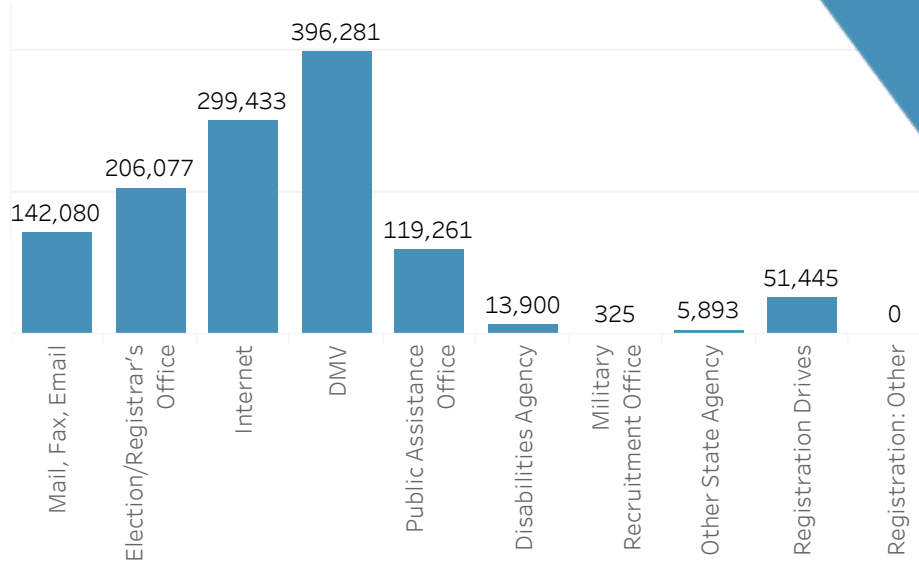

ALABAMA

Section A - Voter Registration

Total Registered Voters

3,333,946

Registration Forms Received

1,212,493

Confirmation Notifications Sent

253,316

Registration Form Source

Section B - UOCAVA

Ballots Transmitted

Ballots Counted

Ballots Rejected

- Uniformed Service
- Non-military Overseas
- Other

Section E - Provisional Ballots

Provisional Ballot Total: 13,088

Section F - Turnout by Method

Turnout Total: 2,137,452

Note: Some fields may be blank or zero due to data not being reported or jurisdictions not collecting that data.