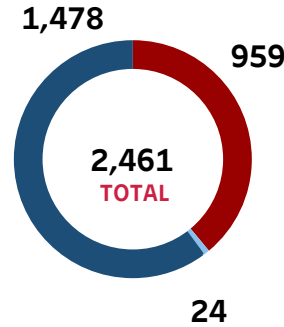

ALABAMA

Section A - Voter Registration

Total Registered Voters

3,333,946

Registration Forms Received

1,212,493

Confirmation Notifications Sent

253,316

Registration Form Source

Section B - UOCAVA

Ballots Transmitted

Ballots Counted

Ballots Rejected

- Uniformed Service
- Non-military Overseas
- Other

Section E - Provisional Ballots

Provisional Ballot Total: 13,088

Section F - Turnout by Method

Turnout Total: 2,137,452

Note: Some fields may be blank or zero due to data not being reported or jurisdictions not collecting that data.