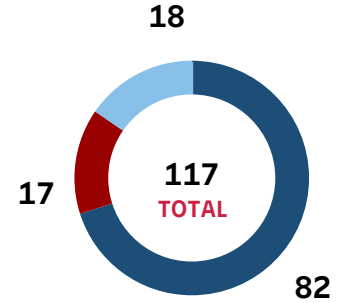

ALABAMA

Section A - Voter Registration

Total Registered Voters

3,333,946

Registration Forms Received

1,212,493

Confirmation Notifications Sent

253,316

Registration Form Source

Section B - UOCAVA

Ballots Transmitted

Ballots Counted

Ballots Rejected

- Uniformed Service
- Non-military Overseas
- Other

Section E - Provisional Ballots

Provisional Ballot Total: 13,088

Section F - Turnout by Method

Turnout Total: 2,137,452

Note: Some fields may be blank or zero due to data not being reported or jurisdictions not collecting that data.