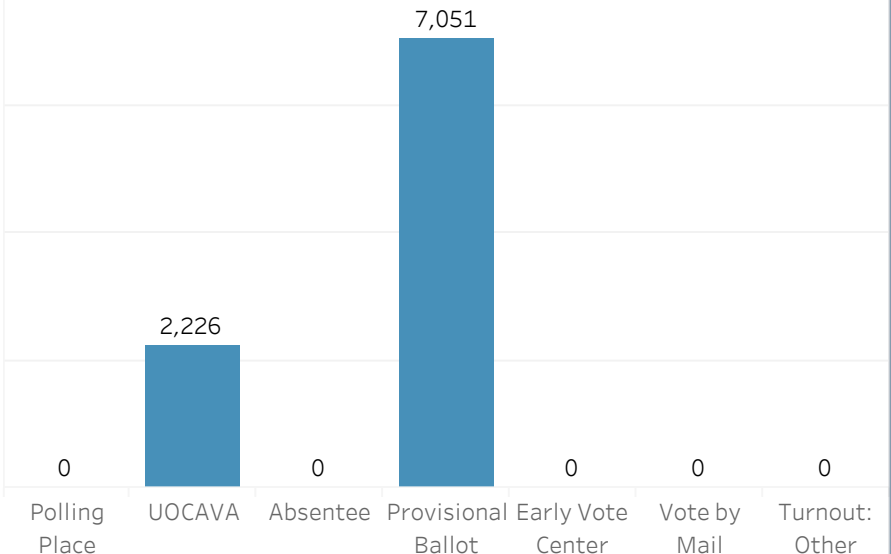

Registration Form Source

Section B - UOCAVA

Ballots Transmitted

Ballots Counted

Ballots Rejected

- Uniformed Service
- Non-military Overseas
- Other

Section E - Provisional Ballots

Provisional Ballot Total: 13,088

Section F - Turnout by Method

Turnout Total: 2,137,452

Note: Some fields may be blank or zero due to data not being reported or jurisdictions not collecting that data.