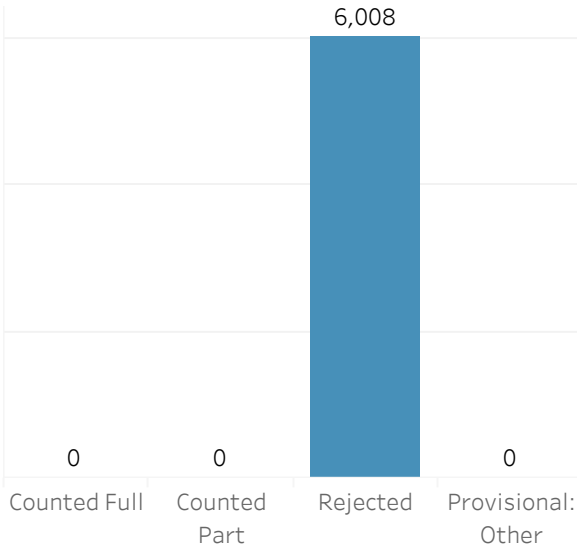

Registration Form Source

Section B - UOCAVA

Ballots Transmitted

Ballots Counted

Ballots Rejected

- Uniformed Service
- Non-military Overseas
- Other

Section E - Provisional Ballots

Provisional Ballot Total: 13,088

Section F - Turnout by Method

Turnout Total: 2,137,452

Note: Some fields may be blank or zero due to data not being reported or jurisdictions not collecting that data.