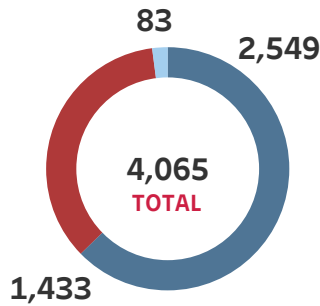

ALABAMA

Section A - Voter Registration

Total Registered Voters

3,333,946

Registration Forms Received

1,212,493

Confirmation Notifications Sent

253,316

Registration Form Source

Section B - UOCAVA

Ballots Transmitted

Ballots Counted

Ballots Rejected

- Uniformed Service
- Non-military Overseas
- Other

Section E - Provisional Ballots

Provisional Ballot Total: 13,088

Section F - Turnout by Method

Turnout Total: 2,137,452

Note: Some fields may be blank or zero due to data not being reported or jurisdictions not collecting that data.